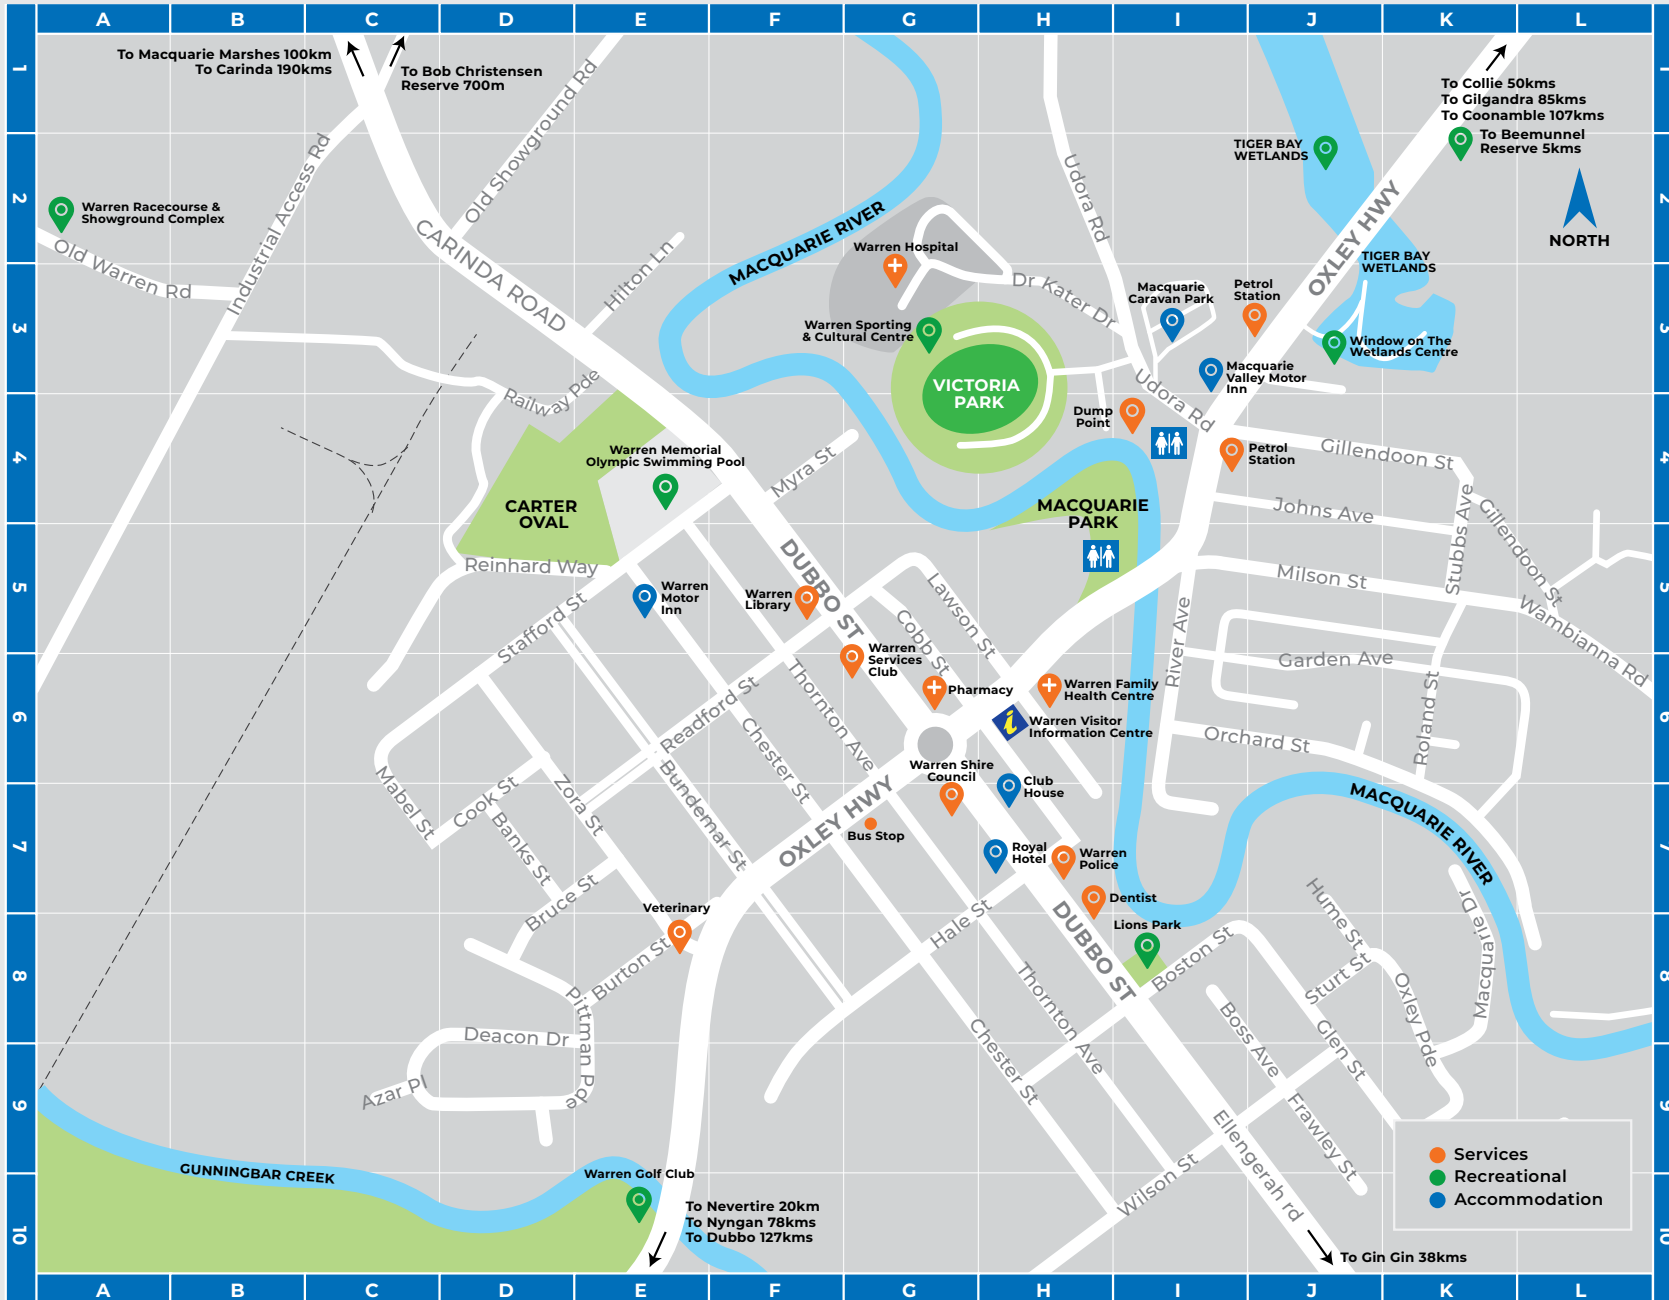

**WARREN VISITOR
INFORMATION CENTRE**

6 Burton Street Warren
P. 02 6847 6665
E. visitwarren@warren.nsw.gov.au

OPEN

Monday to Friday 10am–5pm
Saturday 9am–12pm

This is a stylised map prepared for Warren Shire Council. Whilst all care is taken in the preparation of this map, Council accepts no liability for misleading information. All information correct at time of printing.