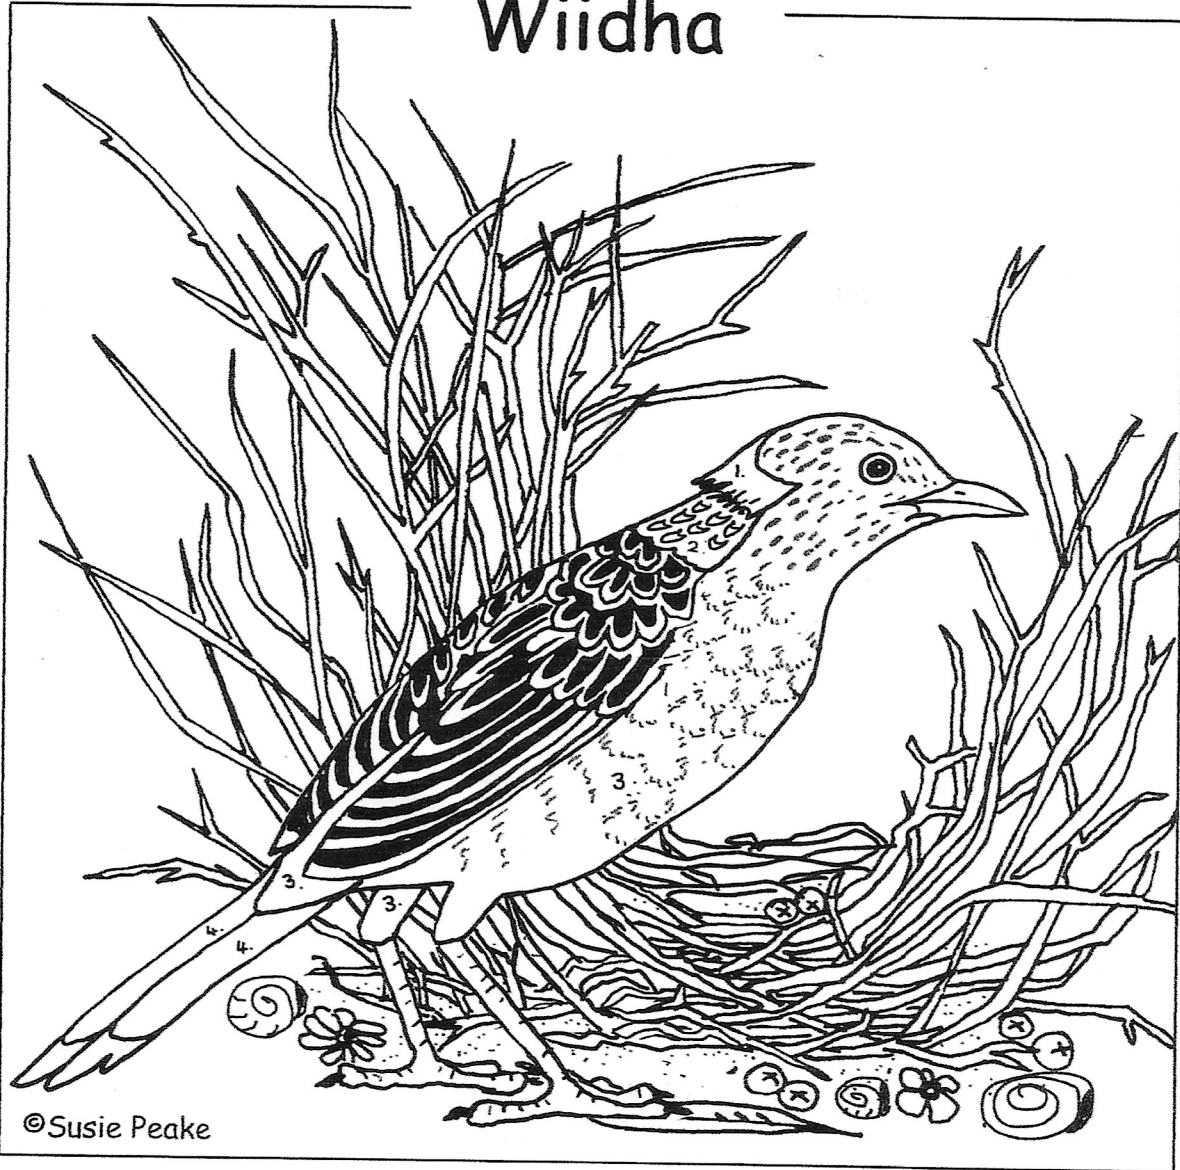

WINDOW ON THE WETLANDS COLOURING COMPETITION

SPOTTED BOWERBIRD

Wiidha

Colour by numbers

1. lilac pink
2. ash grey
3. light brown/yellow
4. brown

TIP of TAIL - white

LEGS - grey

BILL - dark grey